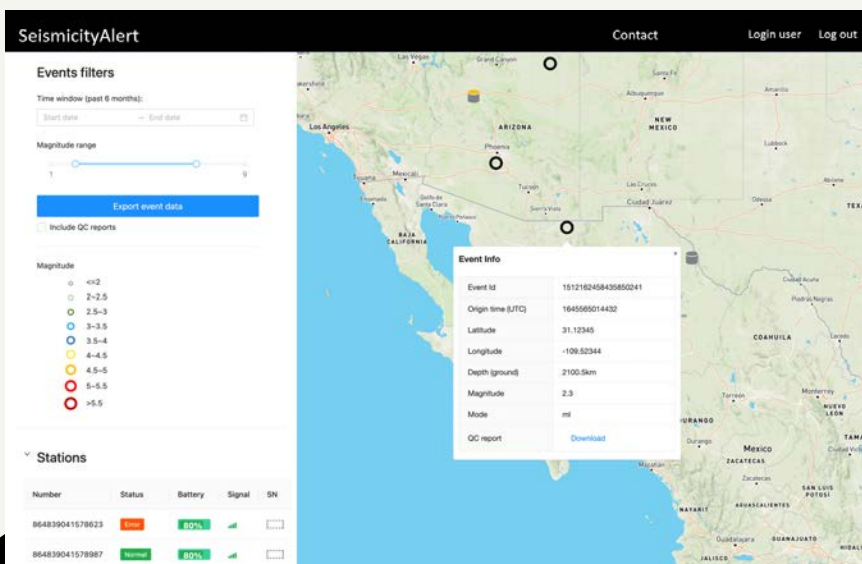

Low-Cost, Local, Private Seismicity Networks Providing Real-Time Knowledge Around Your Assets

- Precise event locations
- Improved depth accuracy
- Low-cost private networks
- In-fill public networks
- Autonomous 6C seismic stations
- Rapid deployment
- Compact, light and transportable
- Minimal environmental impact
- Sealed and ruggedized for years of service
- Permanent or retrievable deployment
- 4G and Wi-Fi enabled
- Economical monthly data plans

**SeismicityAlert app provides
actionable and reliable
information at your fingertips**

seismicityalert.com

- Interactive event map
- Sort by date or magnitude
- 3D event locations
- Real-time sensor health